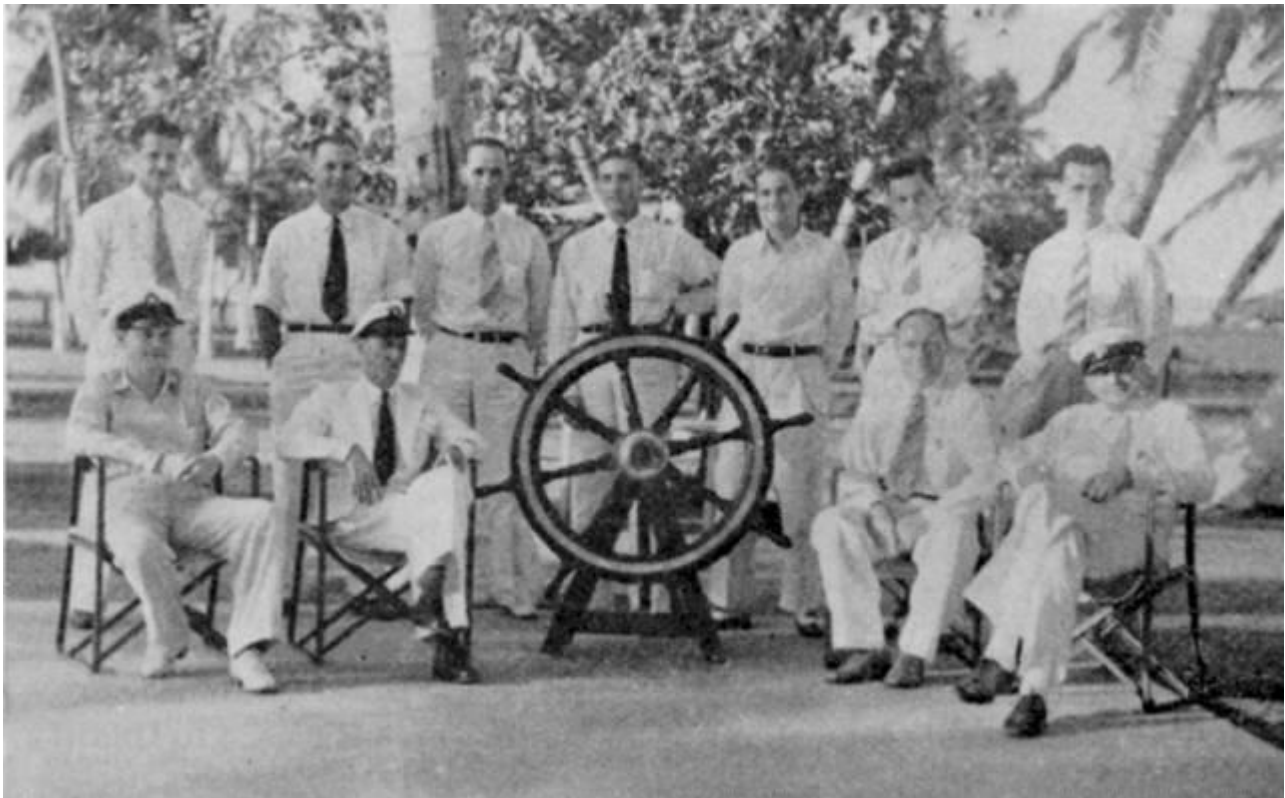

*Photo: 1938 Log*

Stars On Lake Maracaibo

*Photo: 1942 Log*

Skippers of the Lake Maracaibo Fleet with their perpetual trophy  
Maracaibo Yacht Club Yachtsmen, 1941

Standing, left to right: Buck, Hidson, Spicer, Van Rassel, King, Maar, Riley.