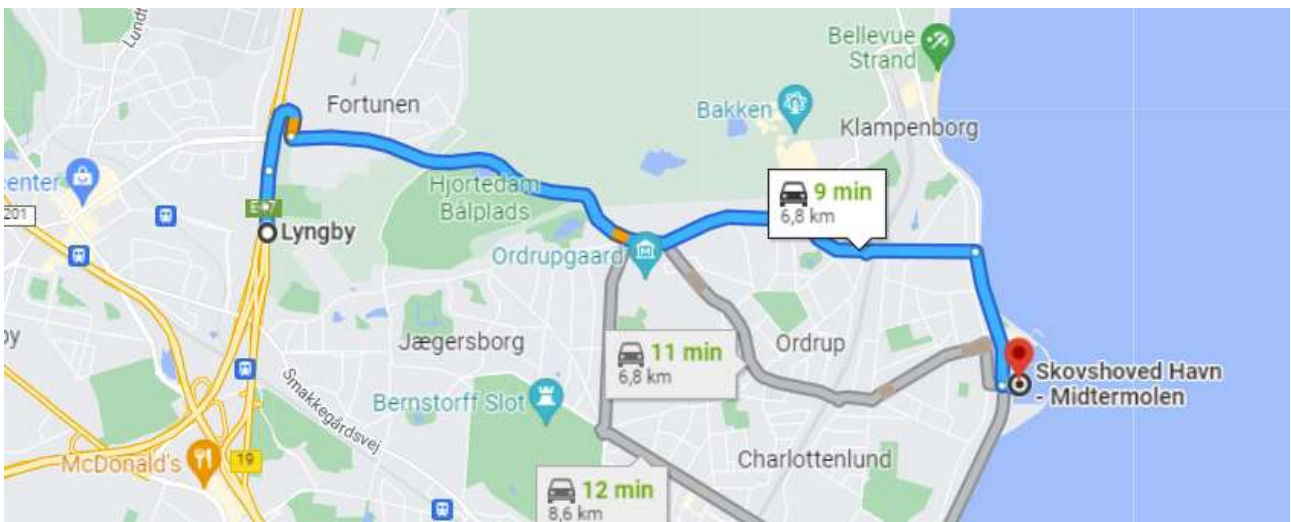

### Stage 3 – 3. July – Vejle to Sønderborg

If you are driving up from the south, you will drive along highway E45.

The Tour starts in Vejle at approximately 11.00 hrs. and is expected to arrive in Kolding by 12.00 hrs.

### General directions driving from the German border

E45 to Kolding and E20

E20 towards Copenhagen and E47

E47 to Exit 16 Lyngby

### Camping in Skovshoved

Both tents and campers will be placed in the northern end of the harbor, as it is the quietest area.